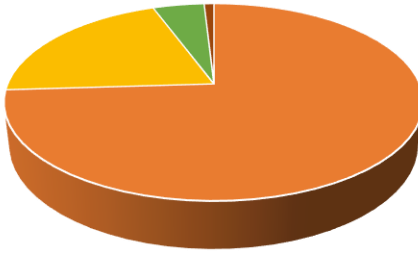

Days with Jesus Discipleship Encounters

805,300

Discipleship Encounters in 2021

51,450,168

worldwide since 2011

- Website   ■ Bible App
- Live Training   ■ eCourses

Partners and Delivery Methods

- **Online:** YouTube, Vimeo, Jesusfilm.org, MentorLink.org, Bible.com, Omgud.net (Norwegian)
- **Free Mobile Apps:** Jesus Film, NAMO (Urdu), Bible App
- **Media:** USB Drives, DVDs, and microSD cards for mobile phones
- **Email:** sign up at www.Mentorlink.org
- **E-courses:** 14 courses available in English